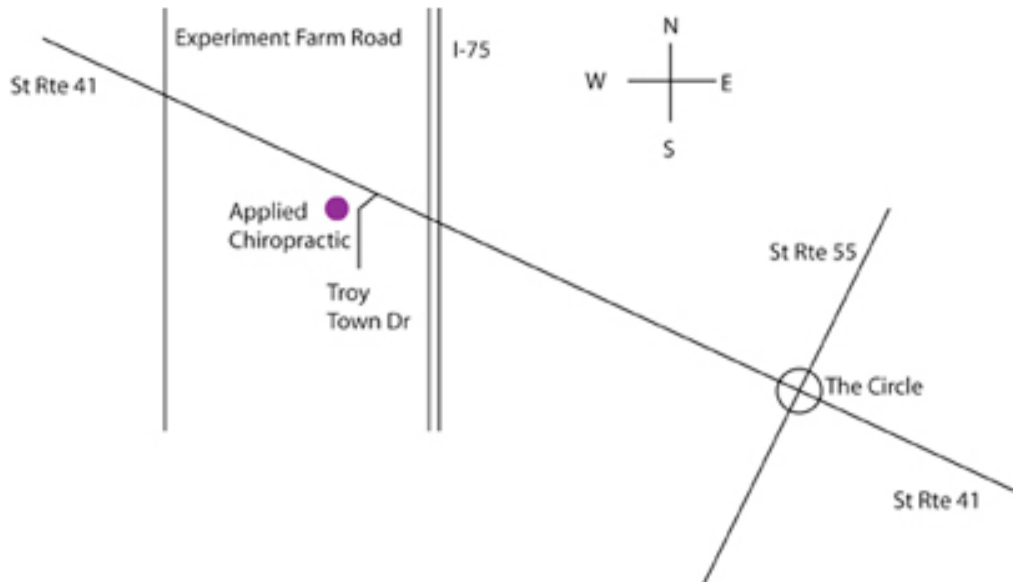

Applied Chiropractic of Troy

50 Troy Town Drive, Suite B

Troy, Ohio 45373

(937) 335-1551

(937) 335-1288 fax

Applied Chiropractic of Troy is located on the west side of Troy, just off of State Route 41, near the Wal-Mart and Meijer stores.

DIRECTIONS:

From the North:

- I-75 South
- Take Exit 74/Rte 41
- Turn right (west) onto Rte 41
- Turn left (south) onto Troy Town Drive
(Frisch's Big Boy and Chili's Restaurants sit on the corners of this intersection.)
- Turn right into the parking lot of Troy Town Professional Center
- Park on the northwest side of the building
- The entrance to Applied Chiropractic faces the rear of the building.

From Dayton / South:

- I-75 North
- Take Exit 74/Rte 41
- Turn left (west) onto Rte 41
- Turn left (south) onto Troy Town Drive
(Frisch's Big Boy and Chili's Restaurants sit on the corners of this intersection.)
- Turn right into the parking lot of Troy Town Professional Center
- Park on the northwest side of the building
- The entrance to Applied Chiropractic faces the rear of the building.

From the East:

- St Rte 41 West
- Turn left (south) onto Troy Town Drive
(Frisch's Big Boy and Chili's Restaurants sit on the corners of this intersection.)
- Turn Right into the parking lot of Troy Town Professional Center
- Park on the northwest side of the building
- The entrance to Applied Chiropractic faces the rear of the building.